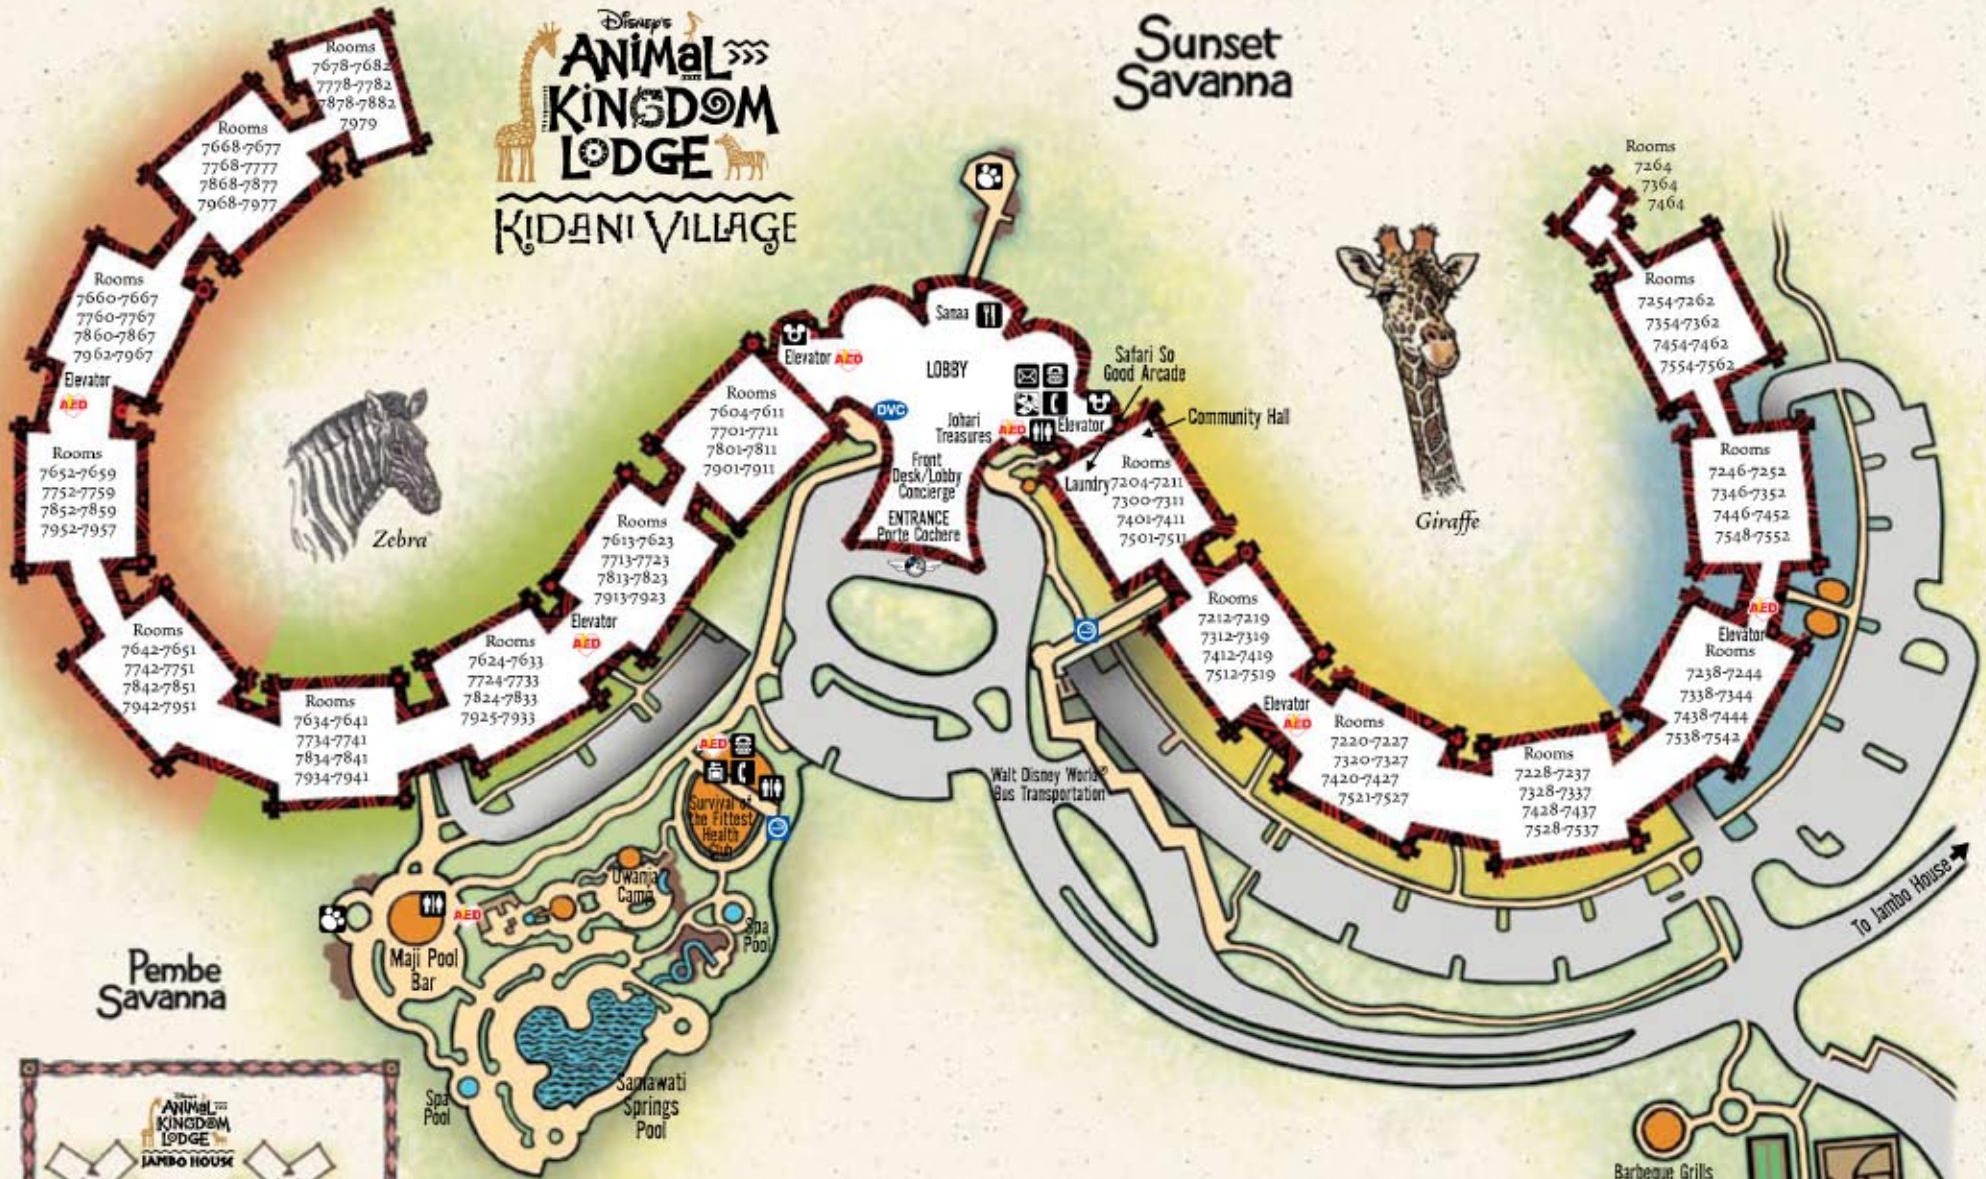

Disney's
ANIMAL KINGDOM LODGE
KIDANI VILLAGE

Sunset Savanna

- ATM
- Locker Rentals
- Mail Drop 2nd Floor Only
- Dining
- Restrooms
- Telephone
- Savanna Overlooks
- Recycle Room
- TTY Phone
- Disney Vacation Club Information Center
- Automated External Defibrillator
- Disney's Magical Express Bus Stop
- Designated Smoking Location