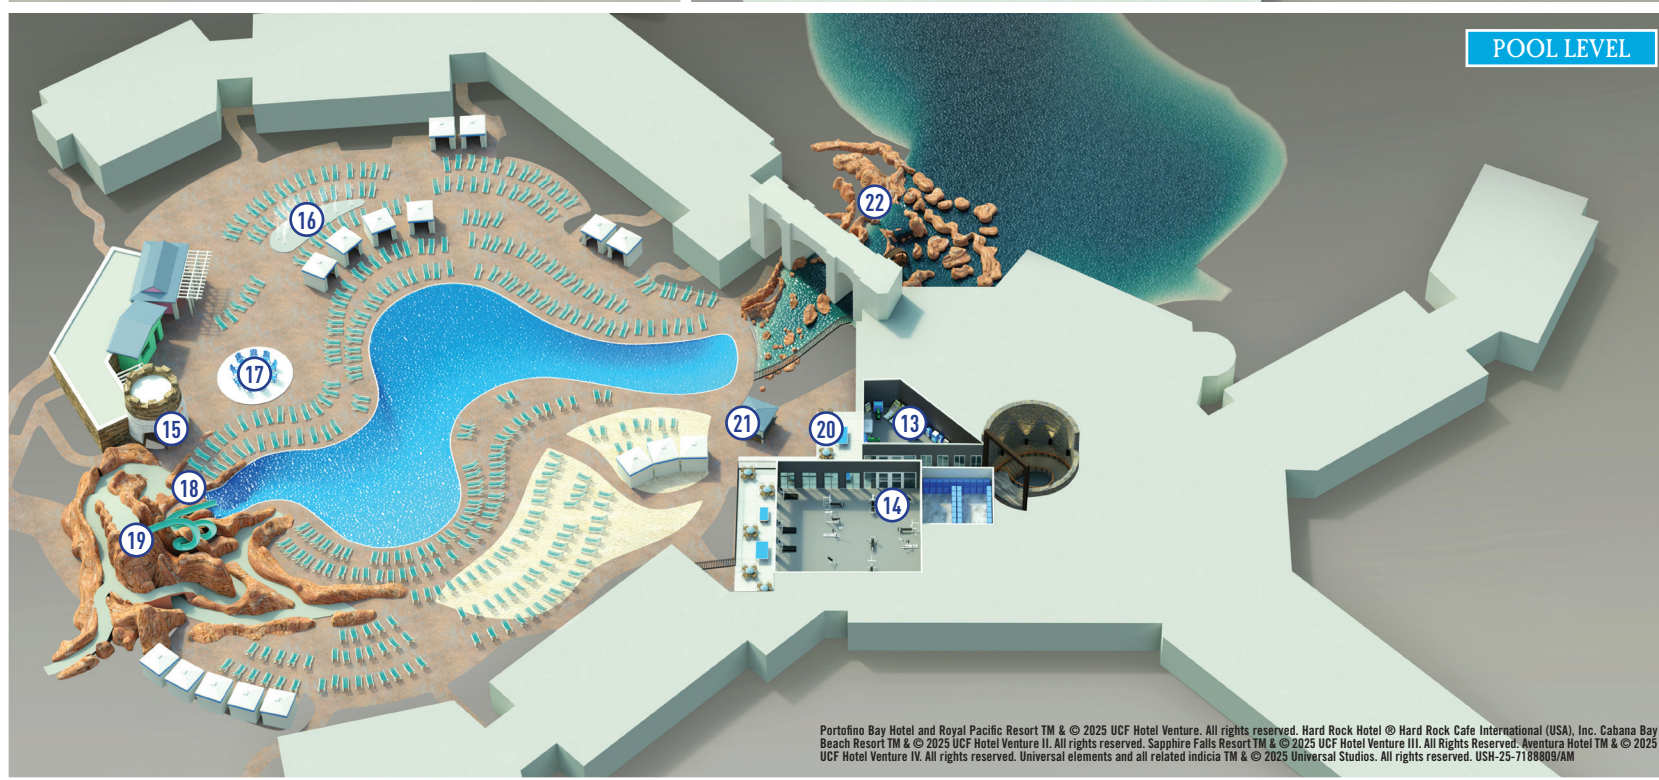

LOEWS  
**SAPPHIRE  
 FALLS**  
 RESORT  
 UNIVERSAL ORLANDO

- ① Lobby Entrance
- ② Water Taxi service to Universal CityWalk, Universal Studios Florida, and Universal Islands of Adventure
- ③ Shuttle Bus service to Universal CityWalk, Universal Studios Florida, Universal Islands of Adventure, Universal Epic Universe, and Universal Volcano Bay
- ④ Garden Walkway to Universal CityWalk, Universal Studios Florida, Universal Islands of Adventure, Loews Royal Pacific Resort, Hard Rock Hotel®, and Loews Portofino Bay Hotel
- ⑤ Garden Walkway to Universal Cabana Bay Beach Resort
- ⑥ Walkway to Universal Aventura Hotel and Universal Volcano Bay
- ⑦ Drhum Club Kantine
- ⑧ Cayman Court
- ⑨ Pet Walk
- ⑩ Waterfalls Overlook

LOBBY LEVEL

LEVEL 1

POOL LEVEL

- ① Lobby Entrance
- ② Front Desk
- ③ Concierge
- ④ Luggage Service
- ⑤ Car Rental
- ⑥ Vacation Planning Center
- ⑦ Universal Studios Store
- ⑧ New Dutch Trading Company
- ⑨ Strong Water Tavern
- ⑩ Amatista Cookhouse
- ⑪ Water Taxi
- ⑫ Shuttle Bus
- ⑬ Calypso Game Zone
- ⑭ Kalina Health & Fitness
- ⑮ Drhum Club Kantine
- ⑯ Splash Pad
- ⑰ Fire Pit
- ⑱ Hot Tub
- ⑲ Water Slide
- ⑳ Beach Games
- ㉑ Towel Hut
- ㉒ Waterfalls Overlook