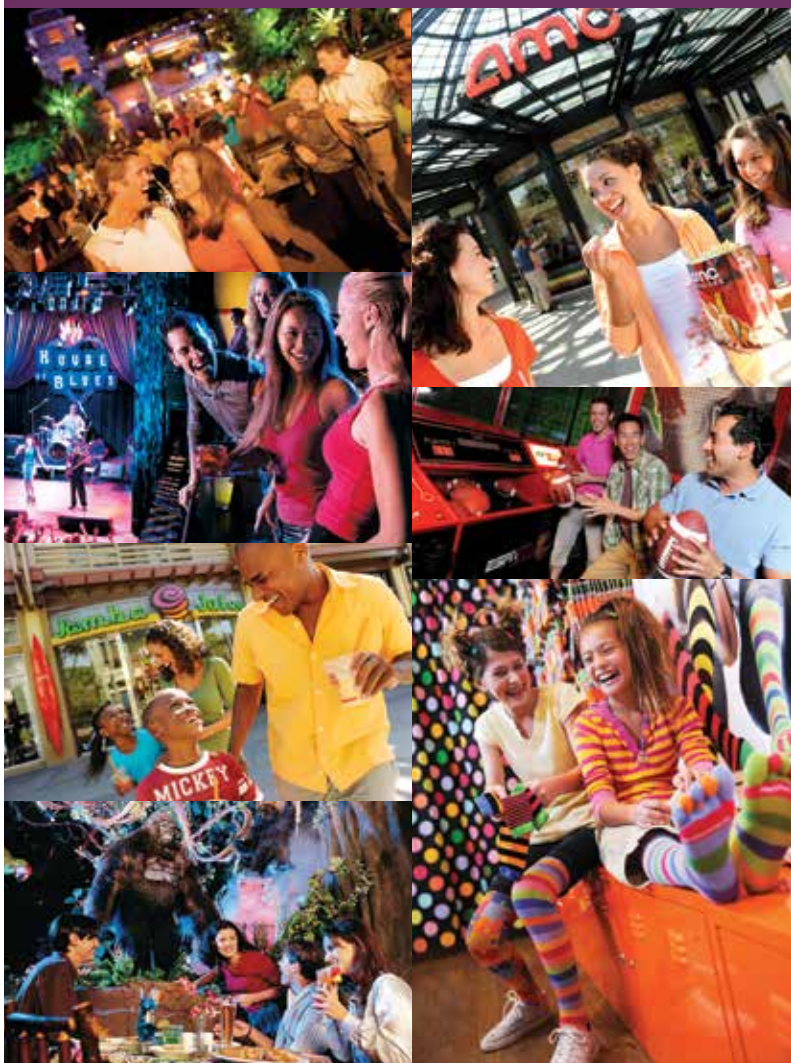

DOWNTOWN Disney DISTRICT

Hours: 8 a.m.–2 a.m.
(hours vary by location)

Located just off the 5 Freeway in Anaheim

No admission fee required

Plenty of convenient parking

3 hours of parking
(longer with validation)

For the latest
information, follow us
on twitter

twitter.com/disneylandDTD
or visit us at DowntownDisney.com/Anaheim

©Disney DLRDTD-13-27534

DOWNTOWN Disney DISTRICT

Discover a place as unique as you are.