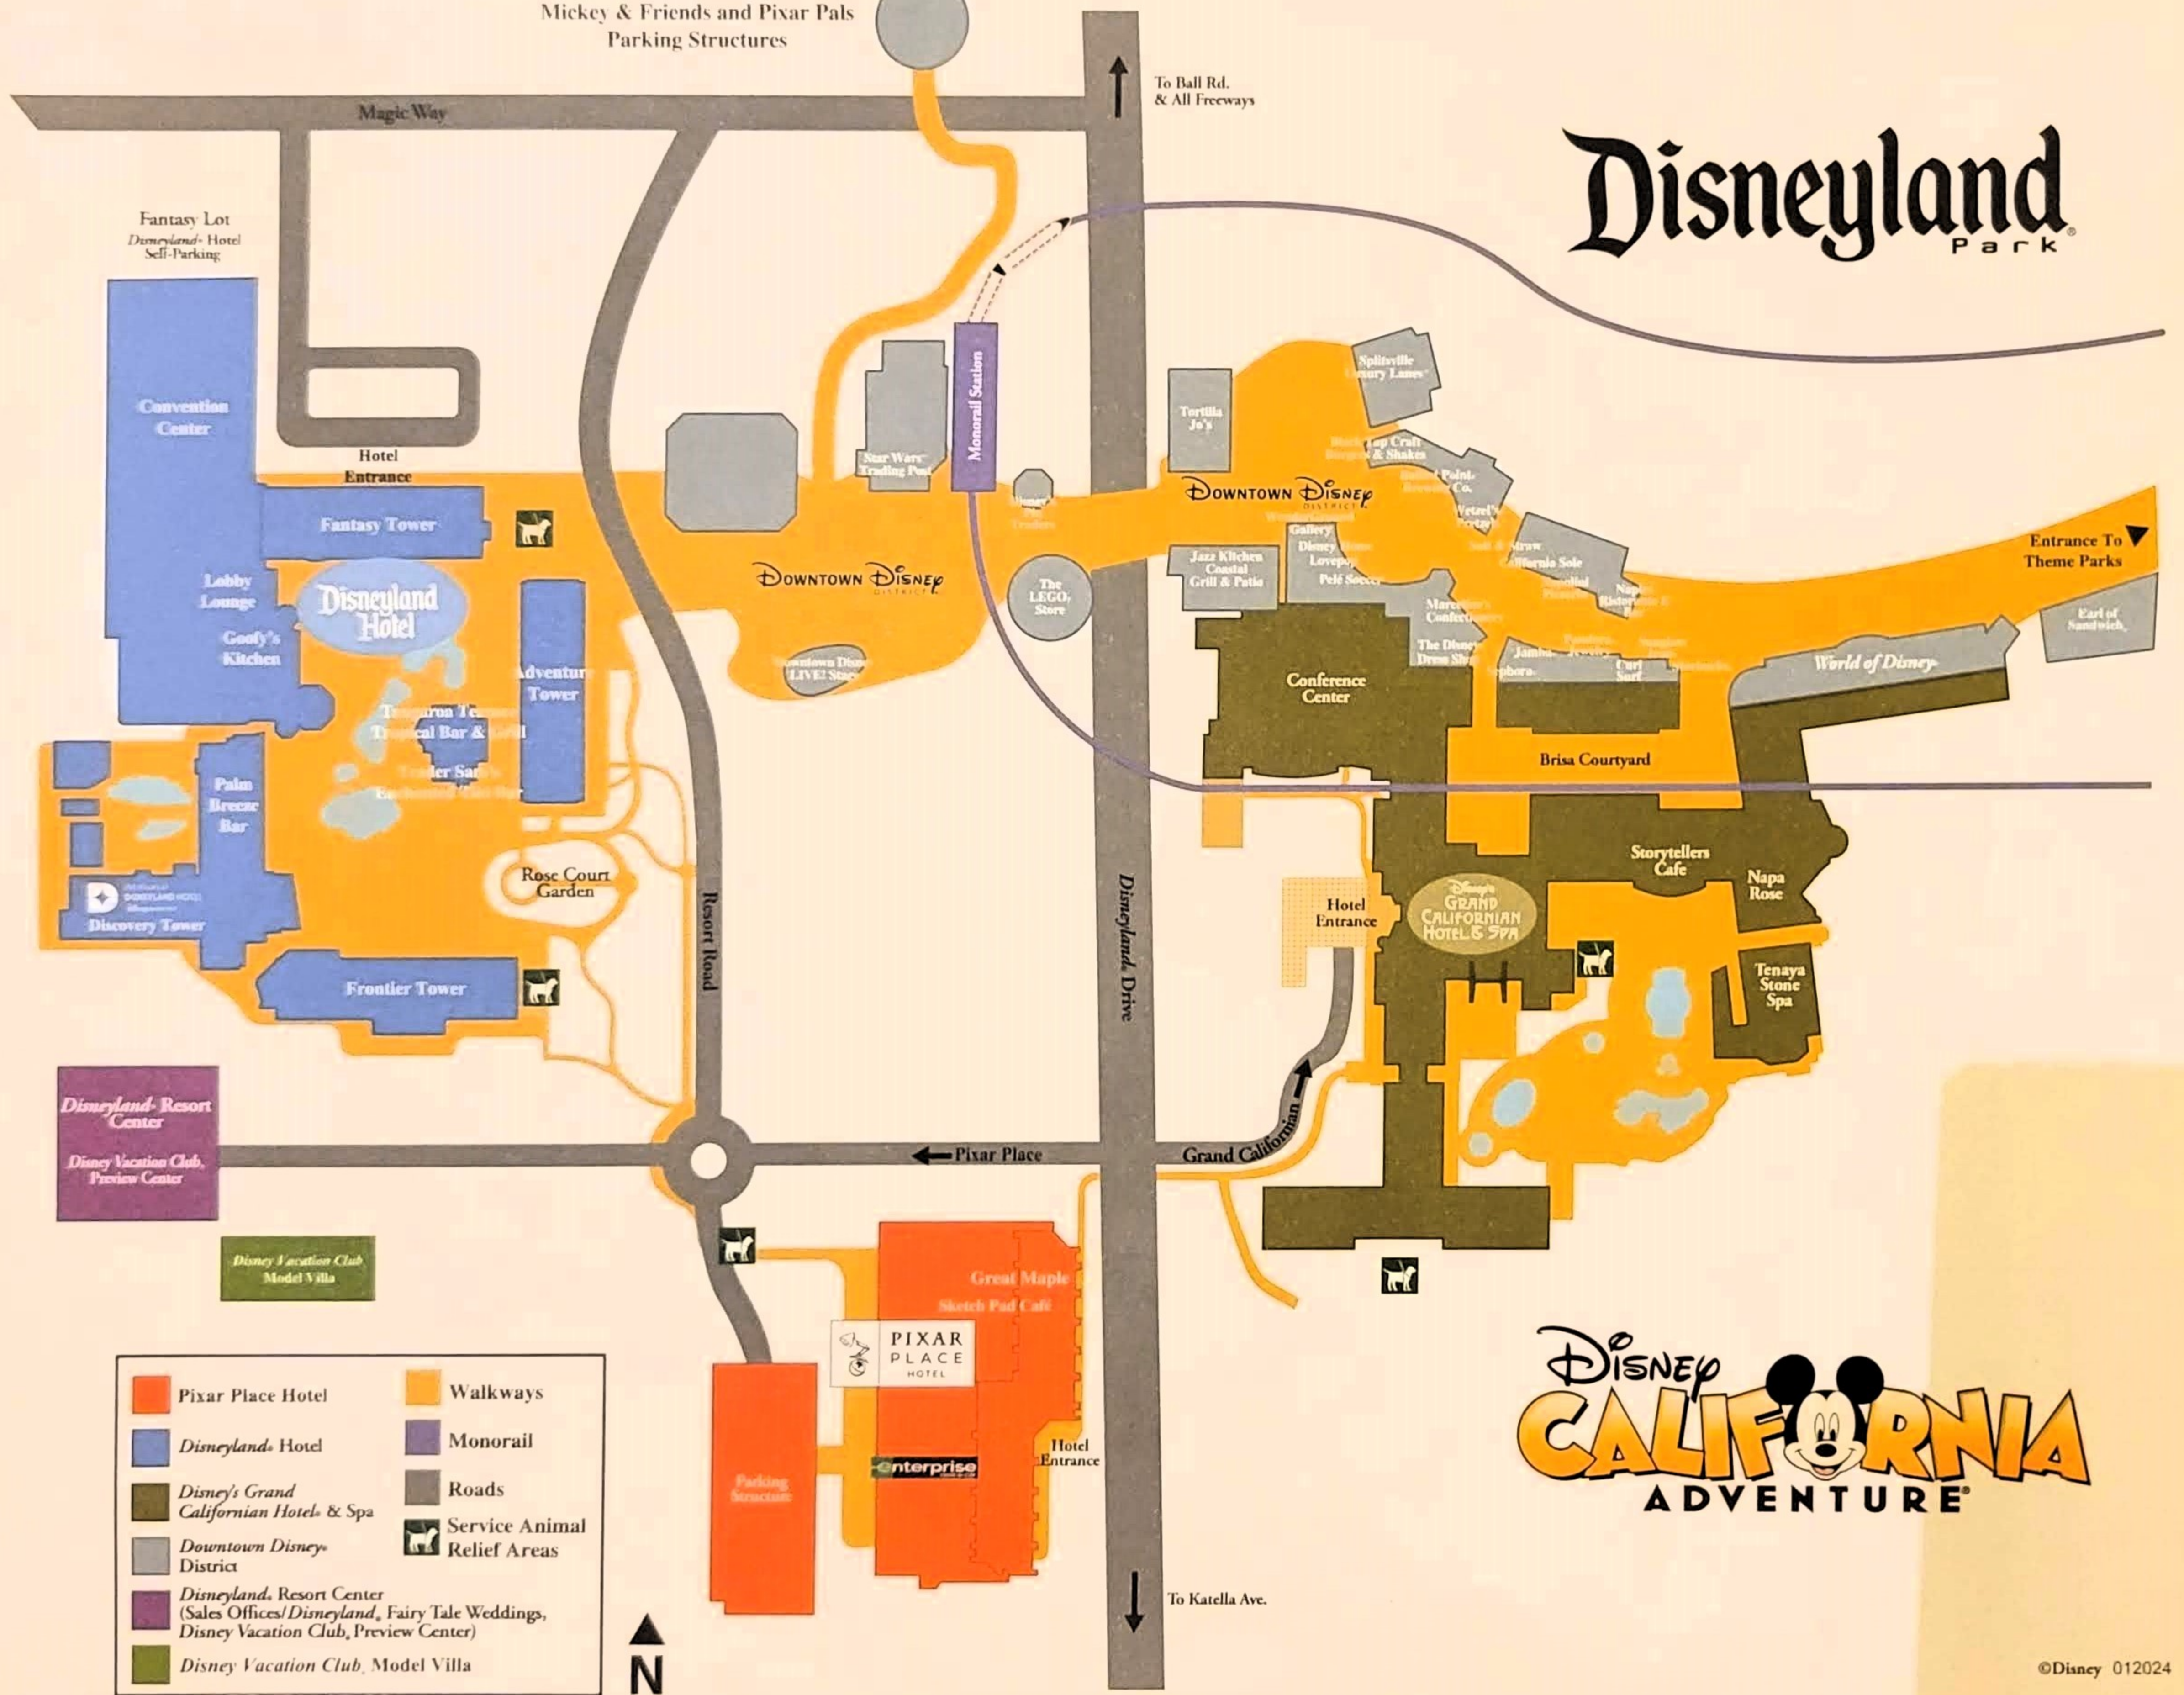

Mickey & Friends and Pixar Pals
Parking Structures

Disneyland Park

- | | |
|---|--|
| ■ Pixar Place Hotel | ■ Walkways |
| ■ Disneyland Hotel | ■ Monorail |
| ■ Disney's Grand Californian Hotel & Spa | ■ Roads |
| ■ Downtown Disney District | Service Animal Relief Areas |
| ■ Disneyland Resort Center (Sales Offices/Disneyland Fairy Tale Weddings, Disney Vacation Club, Preview Center) | |
| ■ Disney Vacation Club Model Villa | |