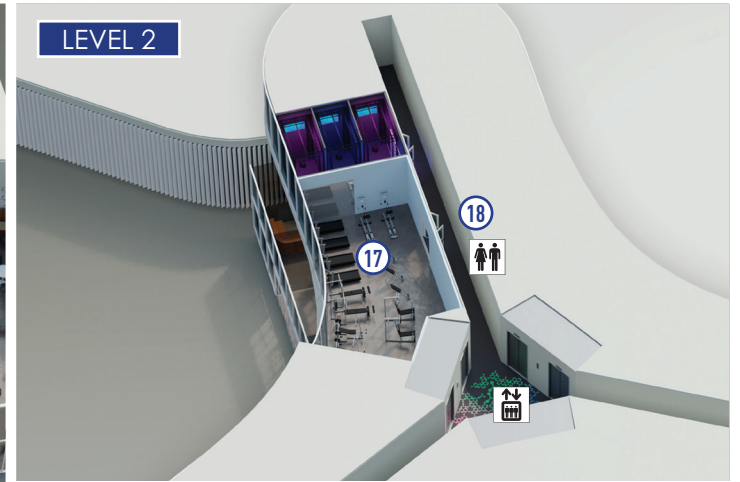

⑤ Bar 17 Bistro

LOBBY LEVEL

LEVEL 2

- ① Front Desk
- ② Luggage Service
- ③ Vacation Planning Center
- ④ Car Rental & ATM
- ⑤ Parking Garage Access
- ⑥ Guest Laundry & Vending
(green hallway on Levels 4, 8, & 12)
- ⑦ barVentura
- ⑧ Starbucks®
- ⑨ Urban Pantry
- ⑩ Bar Sol
- ⑪ Universal Studios Store
- ⑫ Games Area
- ⑬ Splash Pad
- ⑭ Hot Tub
- ⑮ Walkway to Volcano Bay
- ⑯ Fire Pit
- ⑰ Fitness Center
- ⑱ Lockers