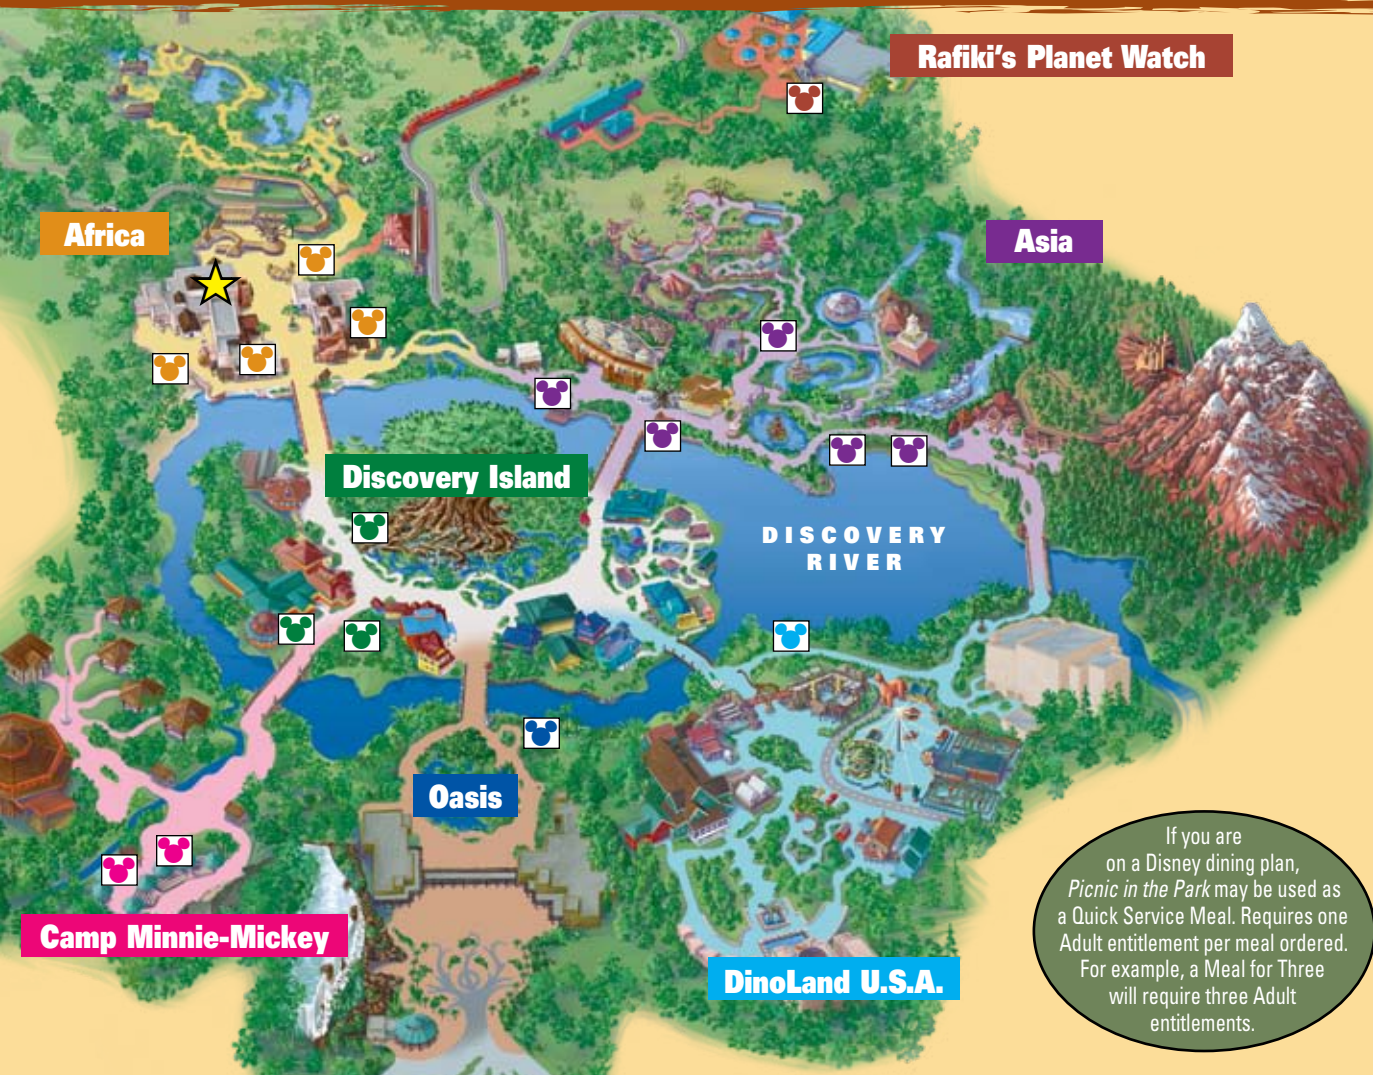

Menu items subject to change without notice.

INSTRUCTIONS

Turn your meal at *Disney's Animal Kingdom*® Theme Park into an adventure with *Picnic in the Park!*

- To order your picnic, stop by the *Picnic in the Park* counter outside the Island Mercantile store in Discovery Island® by 1:30 p.m.
- Select which tier of entrées you would like and your choice of sides and desserts.
- Each order comes in a reusable bag packed with plates and utensils, plus a map to help guide you to picnic spots throughout the Park.
- When placing your order, you'll also be able to select a pick-up time at least an hour and a half after the time the order is placed.
- You may pick up your order at Kusafiri Coffee Shop & Bakery, adjacent to Tusker House Restaurant in Africa (indicated by ★ on the map on the reverse side).
- If you are on a Disney dining plan, *Picnic in the Park* may be used as a Quick Service Meal. Requires one Adult entitlement per meal ordered. For example, a Meal for Three will require three Adult entitlements.

PICNIC IN THE PARK

Turn your meal at
Disney's Animal Kingdom® Theme Park
into an adventure with
Picnic in the Park!

Rafiki's Planet Watch

Africa

Asia

Discovery Island

DISCOVERY RIVER

Oasis

- DESSERTS**
- Apple
 - Brownie
 - Cookie
 - Cornbread
 - Crisped Rice Treat
 - Orange

No substitutions allowed.

PICNIC SPOTS

Oasis

- Near Discovery River

Discovery Island®

- Near Discovery Island® Trails
- Behind Pizzafari
- Near bridge to Camp Minnie-Mickey

Asia

- Across from Flights of Wonder
- Across from Maharajah Jungle Trek®
- Near Anandapur Ice Cream Truck
- Near Discovery River
- Near bridge to Discovery Island®

DinoLand U.S.A.®

- Near Discovery River